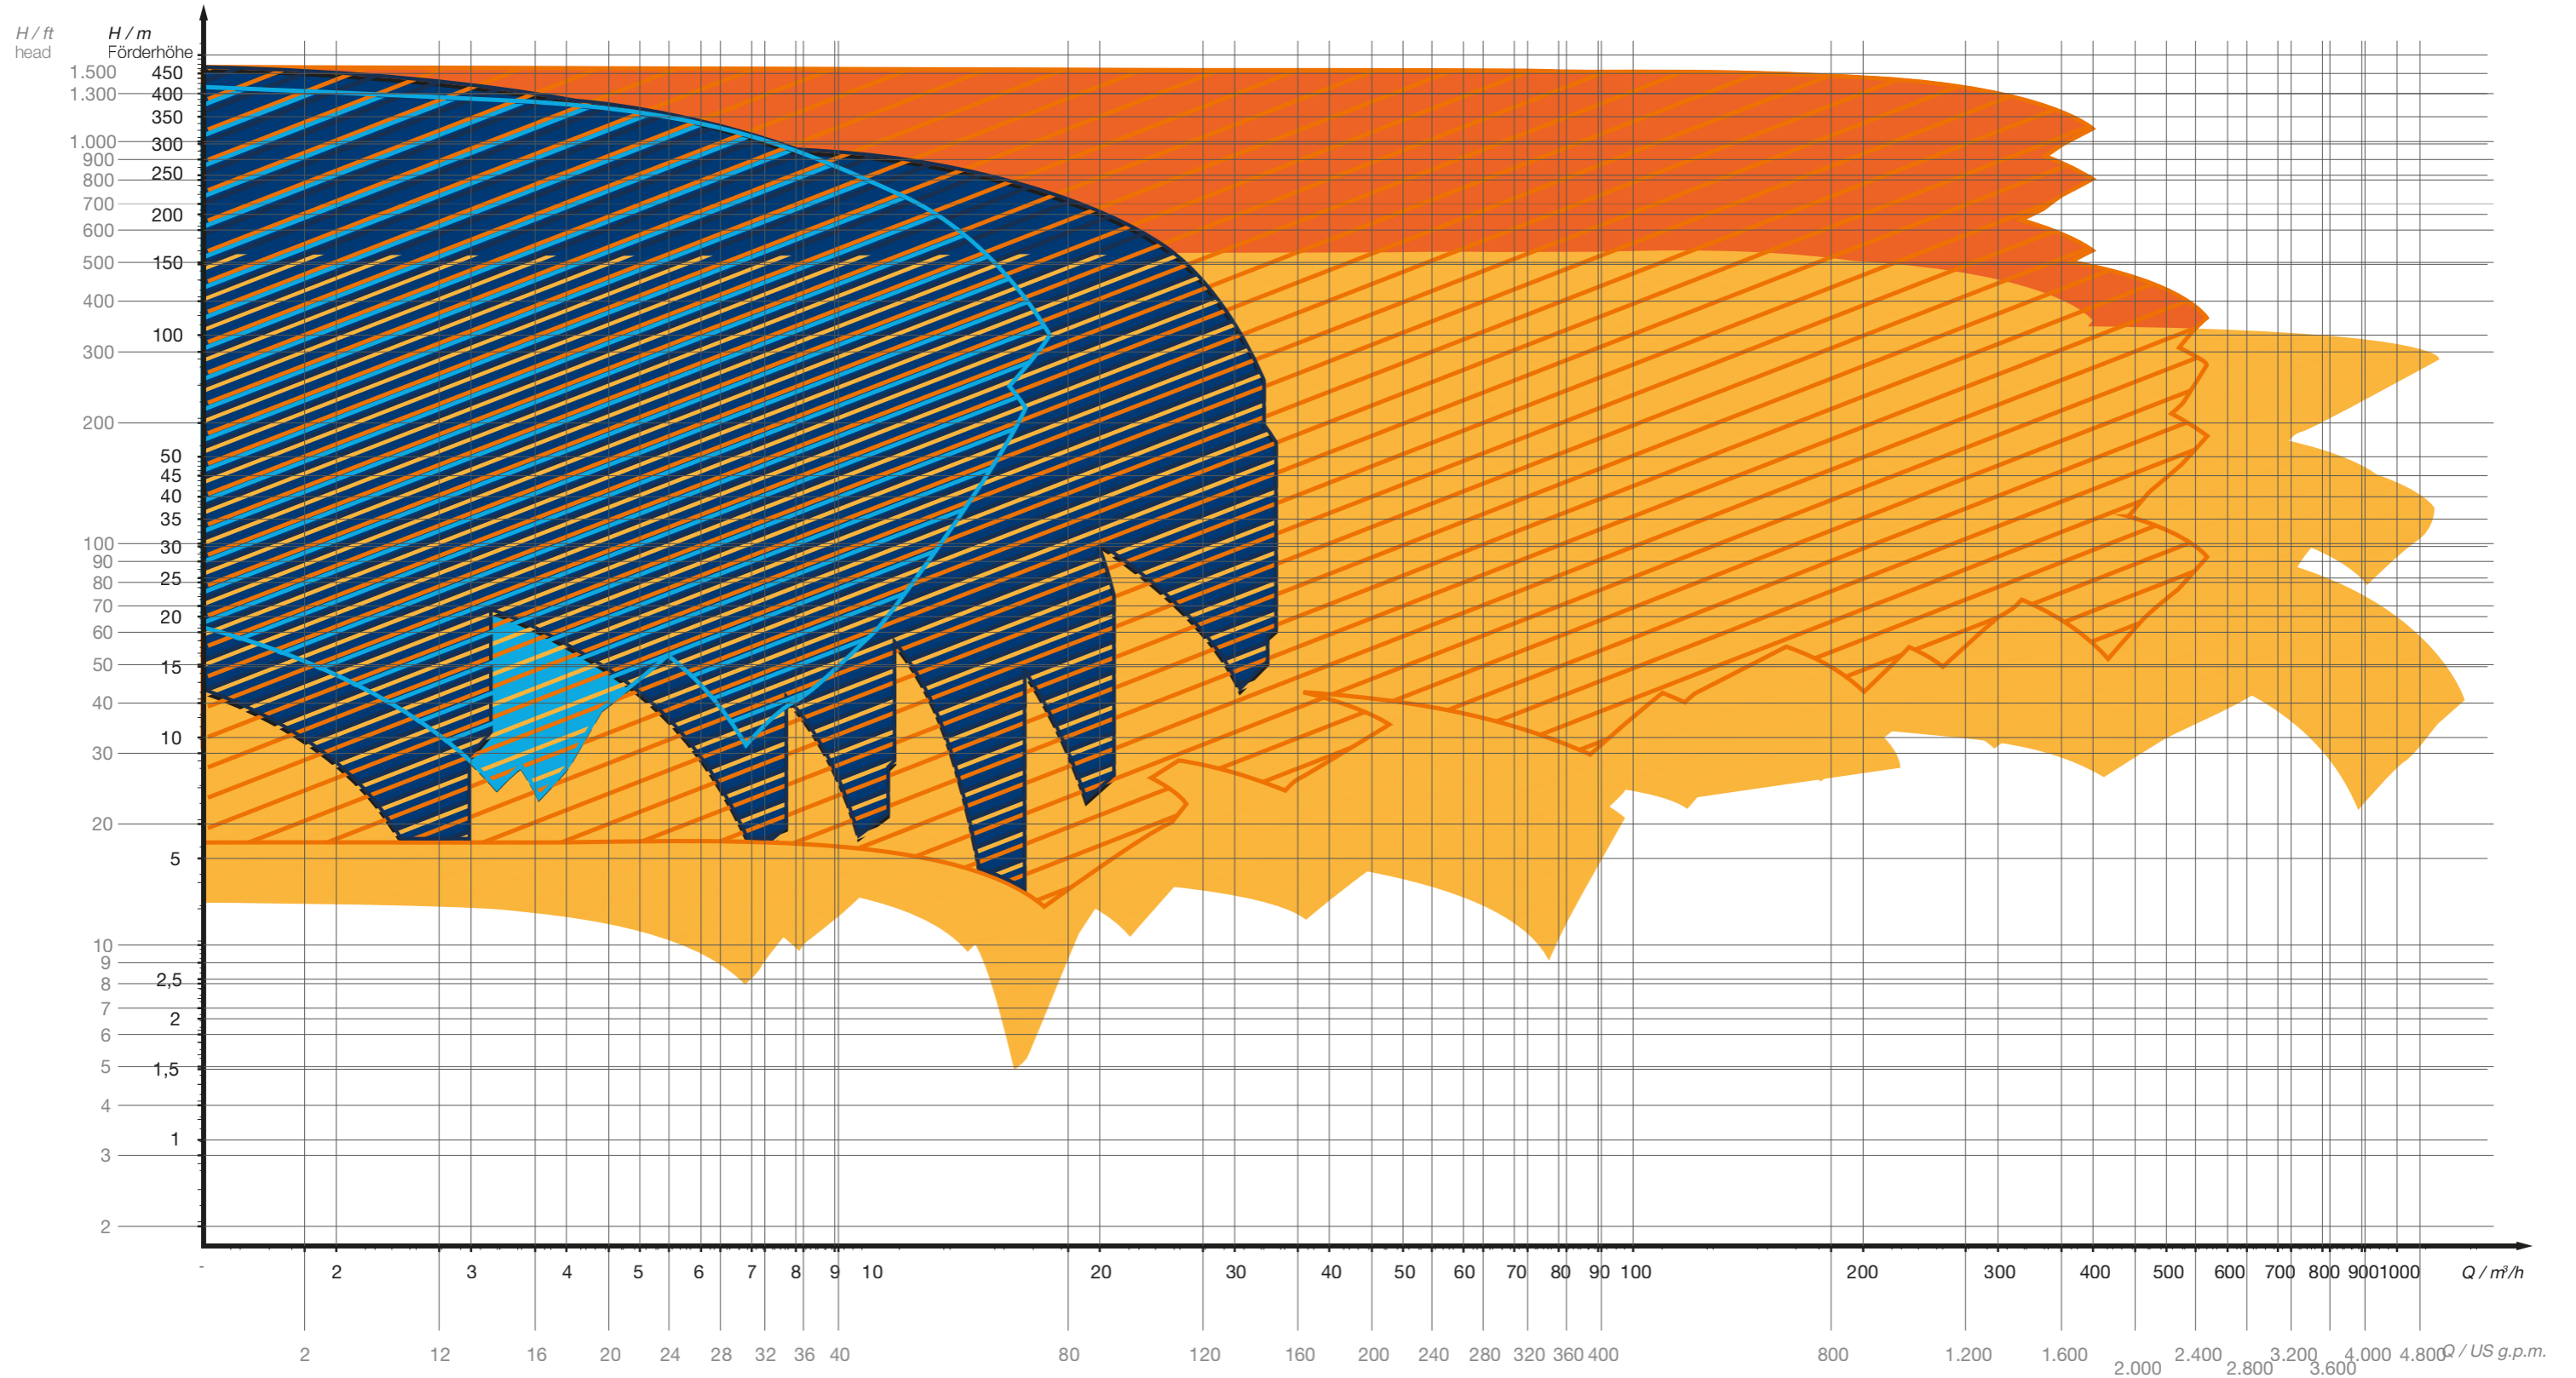

# PERFORMANCE RANGE

■ Multi Stage Centrifugal Pumps
 ■ Side Channel Pumps
 ■ Peripheral Pumps
 ■ Volute Casing Pumps

**DICKOW Pumpen**  
 GmbH & Co. KG  
 Siemensstrasse 22  
 D-84478 Waldkraiburg

**Phone**  
 +49 (0)8638 602-0