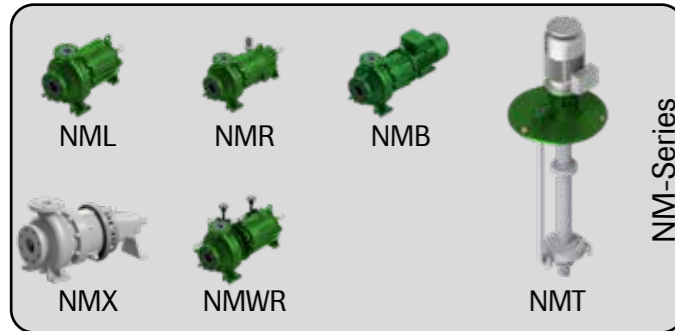

## VOLUTE CASING PUMPS

WITH **MAGNETIC COUPLING**

WITH **MECHANICAL SEALING**

NM-Series

NC-Series

KM-Series

NR-Series

NCR-Series

## SIDE CHANNEL PUMPS

WITH **MAGNETIC COUPLING**

WITH **MECHANICAL SEALING**

SM-Series

Type SC

Type WPM

WP-Series