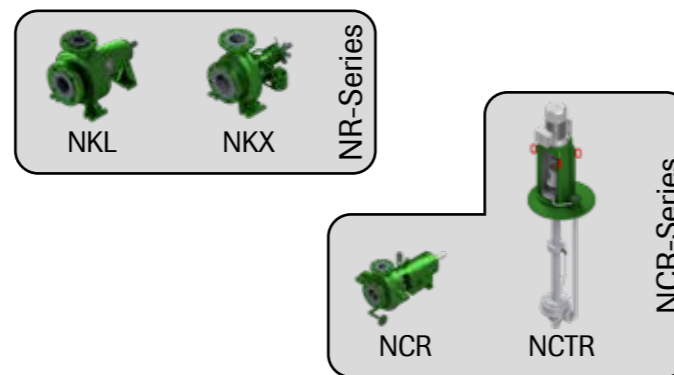

## VOLUTE CASING PUMPS

WITH **MAGNETIC COUPLING**

WITH **MECHANICAL SEALING**

NM-Series

NC-Series

KM-Series

NR-Series

NCR-Series

## SIDE CHANNEL PUMPS

WITH **MAGNETIC COUPLING**

WITH **MECHANICAL SEALING**

SM-Series

Type SC

Type WPM

WP-Series