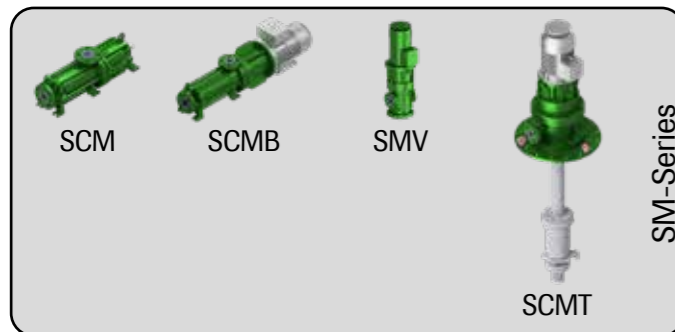

## VOLUTE CASING PUMPS

WITH **MAGNETIC COUPLING**

WITH **MECHANICAL SEALING**

NM-Series

NC-Series

KM-Series

NR-Series

NCR-Series

## SIDE CHANNEL PUMPS

WITH **MAGNETIC COUPLING**

WITH **MECHANICAL SEALING**

SM-Series

Type SC

Type WPM

WP-Series