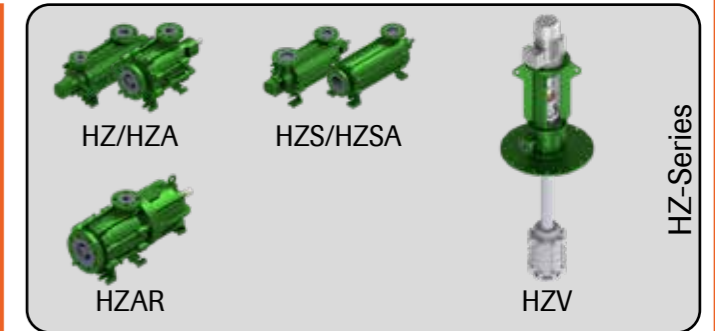

## SIDE CHANNEL PUMPS

WITH **MAGNETIC COUPLING**

WITH **MECHANICAL SEALING**

SM-Series

Type SC

Type WPM

WP-Series

## CENTRIFUGAL PUMPS

WITH **MAGNETIC COUPLING**

WITH **MECHANICAL SEALING**

HZM-Series

HZ-Series

## PERIPHERAL PUMPS

WITH **MAGNETIC COUPLING**

TPM-Series